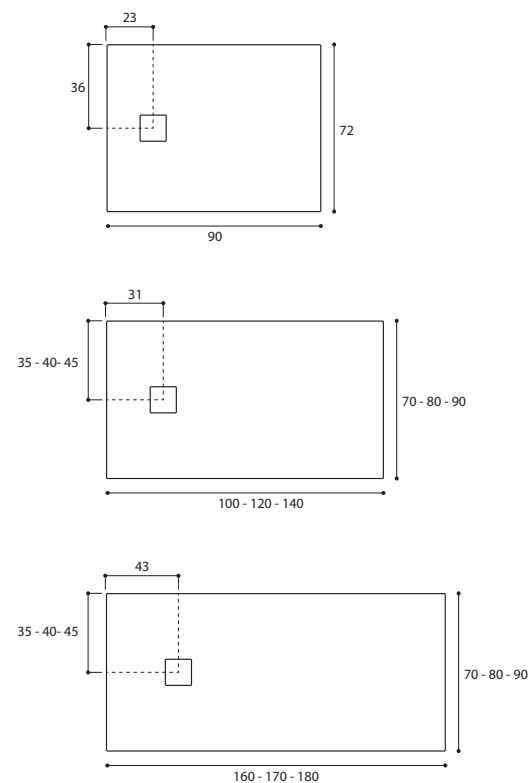

Marmoresina

Piatti doccia / Shower trays **H 25/30 mm**

60 mm

PIATTO DOCCIA IN MARMO RESINA COMPLETO
DI PILETTA DI SCARICO E COPERTURA IN ACCIAIO INOX

MARBLE-RESIN SHOWER TRAY COMPLETE
WITH SIPHON AND STAINLESS STEEL DRAIN COVER
H 25 cm / H 30 cm

Finiture / Finishes

QUADRATO SQUARE

mm	H mm
800x800	25
900x900	25

RETTANGOLARE RECTANGULAR

mm	H mm
720x900	25
700x1000	25
700x1200	25
700x1400	25
700x1600	25
700x1700	25
700x1800	25
800x1000	25
800x1200	25
800x1400	25
800x1600	25
800x1700	25
800x1800	25
900x1000	25
900x1200	25

Dettaglio del grigliato del piatto doccia
in marmo resina H 30 mm. Il piatto doccia
H 25 mm ha una superficie liscia.

Detail of the shower tray grating in
marble-resin 30 mm High. The 25 mm
high shower tray has a smooth surface.

SEMICIRCOLARE SEMI-CIRCULAR

mm	H mm
800x800	25
900x900	25

RAGGIO
RADIUS:
550

GRIGIO CEMENTO
CONCRETE GREY