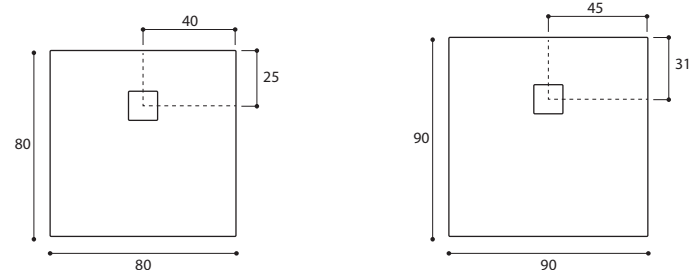

Marmoresina

Piatti doccia / Shower trays **H 25/30 mm**

60 mm

PIATTO DOCCIA IN MARMO RESINA COMPLETO
DI PILETTA DI SCARICO E COPERTURA IN ACCIAIO INOX

MARBLE-RESIN SHOWER TRAY COMPLETE
WITH SIPHON AND STAINLESS STEEL DRAIN COVER
H 25 cm / H 30 cm

Finiture / Finishes

QUADRATO SQUARE

mm	H mm
800x800	25
900x900	25

RETTANGOLARE RECTANGULAR

mm	H mm
720x900	25
700x1000	25
700x1200	25
700x1400	25
700x1600	25
700x1700	25
700x1800	25
800x1000	25
800x1200	25
800x1400	25
800x1600	25
800x1700	25
800x1800	25
900x1000	25
900x1200	25

Dettaglio del grigliato del piatto doccia
in marmo resina H 30 mm. Il piatto doccia
H 25 mm ha una superficie liscia.

Detail of the shower tray grating in
marble-resin 30 mm High. The 25 mm
high shower tray has a smooth surface.

SEMICIRCOLARE SEMI-CIRCULAR

mm	H mm
800x800	25
900x900	25

RAGGIO
RADIUS:
550

GRIGIO CEMENTO
CONCRETE GREY