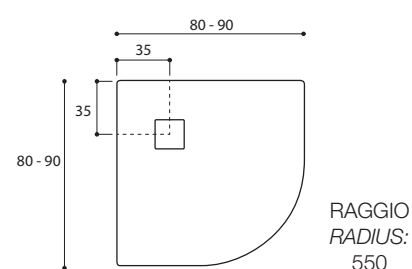

Marmoresina

Piatti doccia / Shower trays **H 25/30 mm**

60 mm

PIATTO DOCCIA IN MARMO RESINA COMPLETO
DI PILETTA DI SCARICO E COPERTURA IN ACCIAIO INOX

MARBLE-RESIN SHOWER TRAY COMPLETE
WITH SIPHON AND STAINLESS STEEL DRAIN COVER
H 25 cm / H 30 cm

Finiture / Finishes

QUADRATO SQUARE

mm	H mm
800x800	25
900x900	25

RETTANGOLARE RECTANGULAR

mm	H mm
720x900	25
700x1000	25
700x1200	25
700x1400	25
700x1600	25
700x1700	25
700x1800	25
800x1000	25
800x1200	25
800x1400	25
800x1600	25
800x1700	25
800x1800	25
900x1000	25
900x1200	25

Dettaglio del grigliato del piatto doccia
in marmo resina H 30 mm. Il piatto doccia
H 25 mm ha una superficie liscia.

Detail of the shower tray grating in
marble-resin 30 mm High. The 25 mm
high shower tray has a smooth surface.

SEMICIRCOLARE SEMI-CIRCULAR

mm	H mm
800x800	25
900x900	25

RAGGIO
RADIUS:
550

GRIGIO CEMENTO
CONCRETE GREY